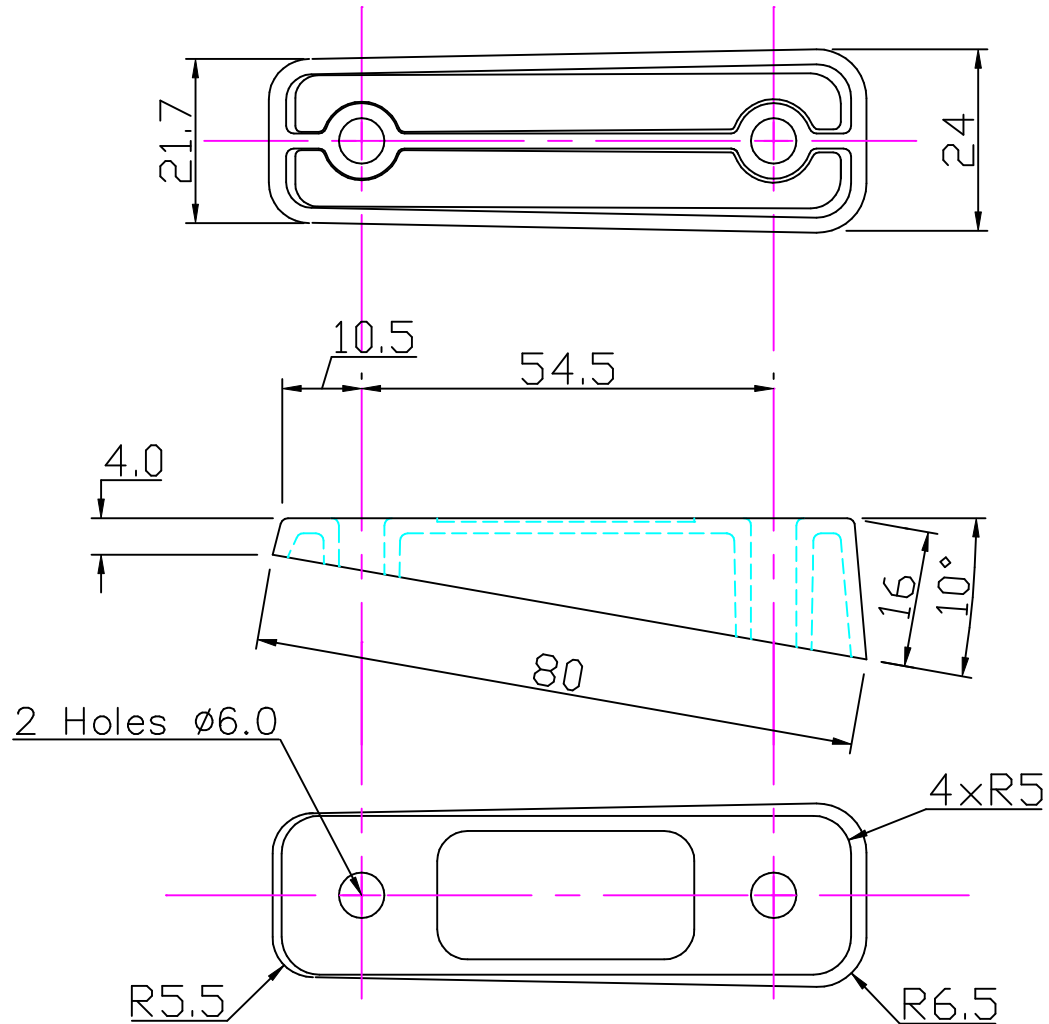

Application

Issue: 2.	May 2002
	ID803.dwg
Material: Polypropolene	
Installation Drawing for:- CL803 Tapered Pad for CL209 & CL254	

Clamcleat®
Rope cleats

Clamcleats Limited
Watchmead
Welwyn Garden City
Hertfordshire AL7 1AP
England

Telephone +44 (0)1707 330101
Fax +44 (0)1707 321269
<http://www.clamcleat-rope-cleats.com>

  Scale 1:1
All dimensions in mm.